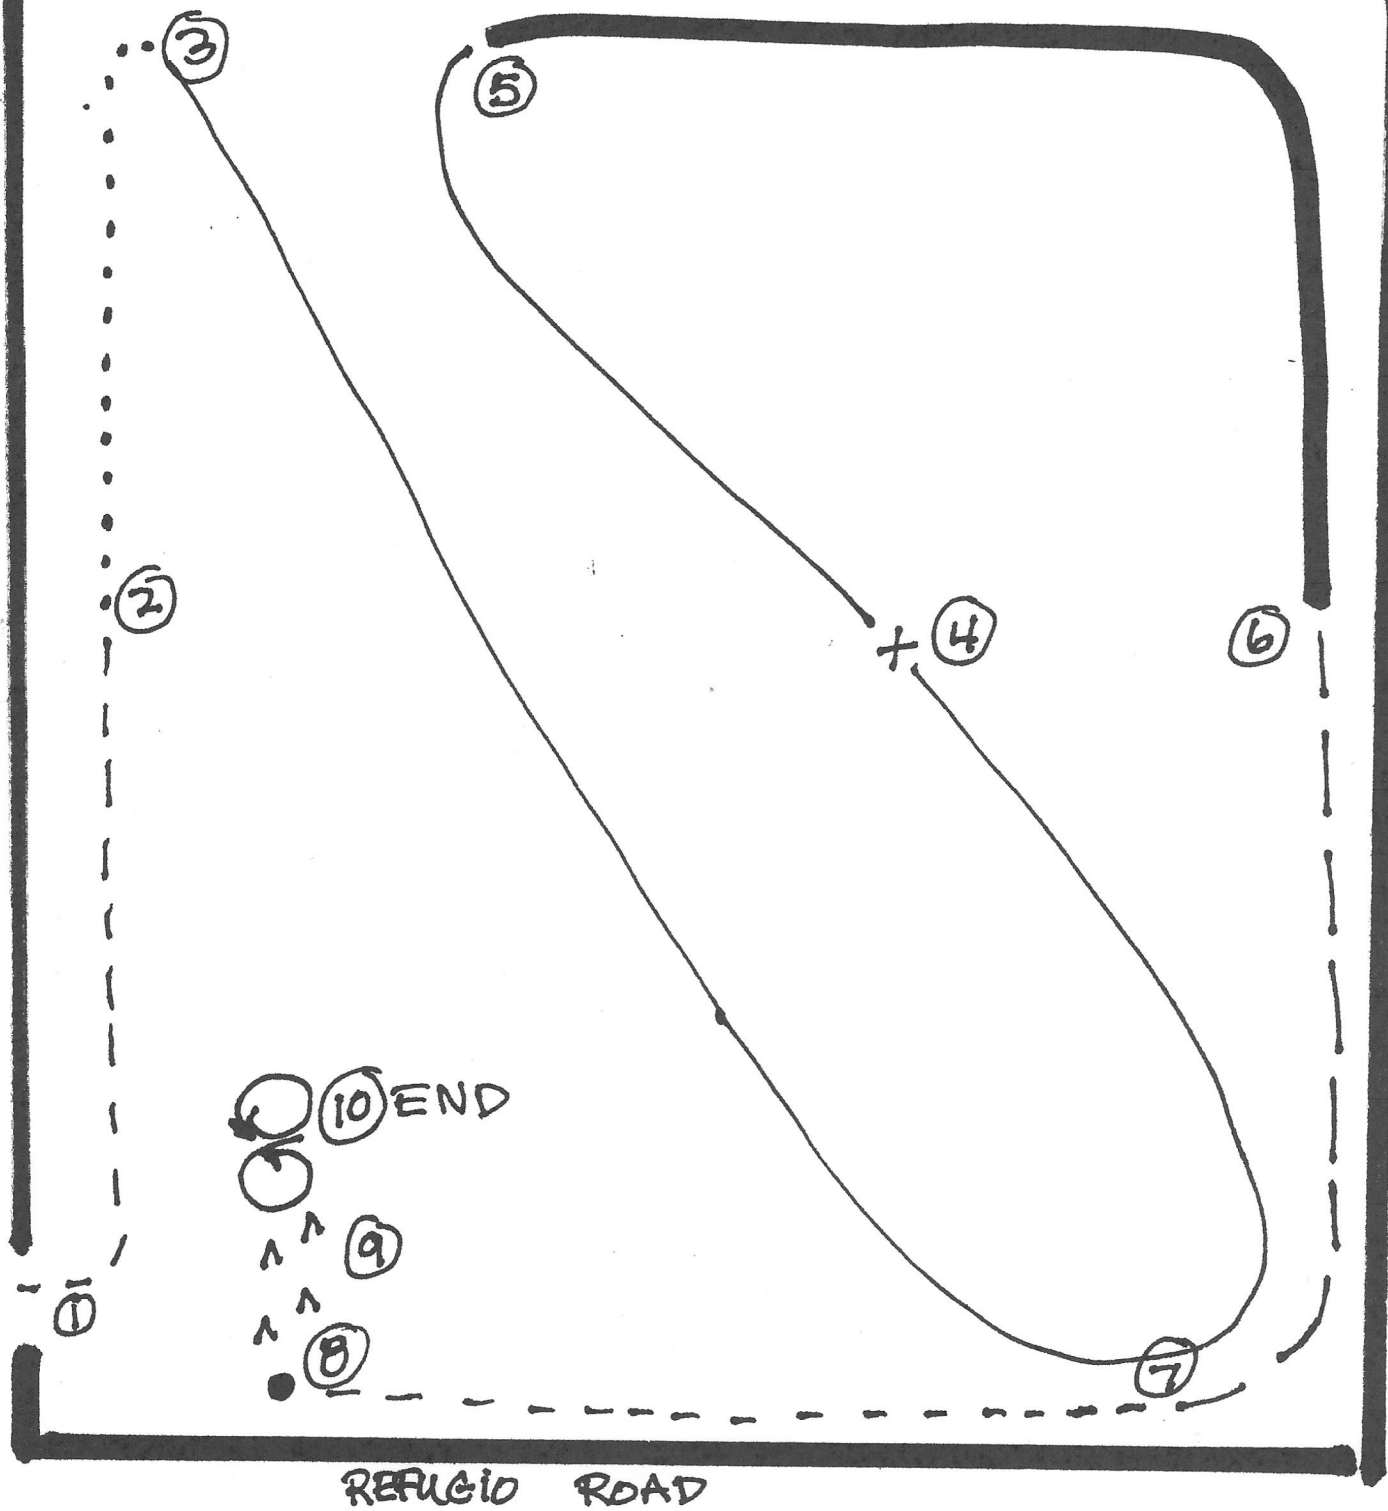

SANTA VNEZ VALLEY  
 EQUESTRIAN Center Spring  
 2017 Ranch Horse Show

#8 OPEN VERSATILITY

- |  |                  |                             |
|--|------------------|-----------------------------|
| 1. Trot into area                                | 2. Extended walk | 3. Lope, left lead          |
| 4. Change to right lead                          | 5. Hand gallop   | 6. Extended trot            |
| 7. Jog   | 8. Stop          | 9. Side pass right 10 steps |
| 10. Turn 360 degrees each way on haunches....end |                  |                             |