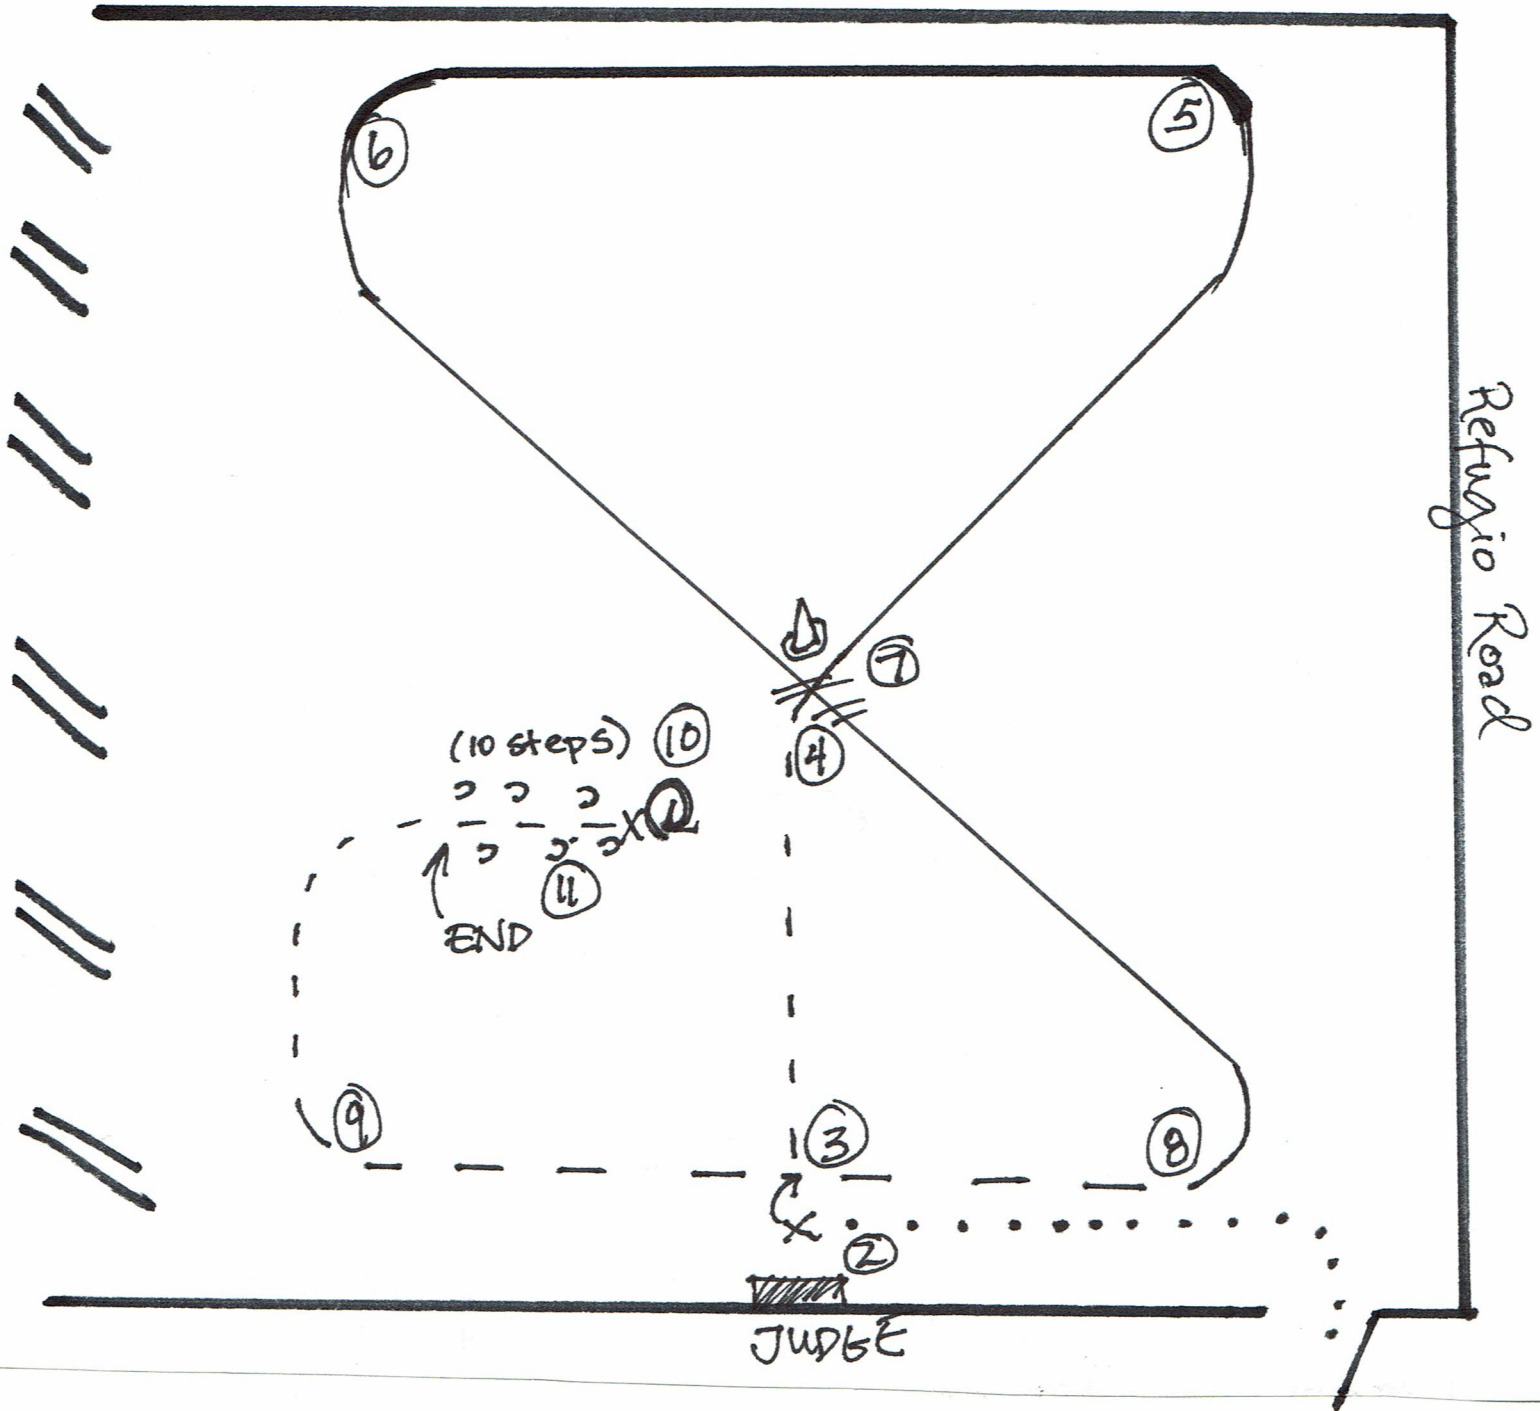

SYVEA LATE FALL RANCH HORSE SHOW = 2018
 AMATEUR AND GREEN VERSATILITY - CLASSES 10 & 9

- | | |
|--|--|
| 1. Walk to judge | 2. Give number and class |
| 3. Jog to center cone | 4. Pick up left lead and lope pattern |
| 5. Extend to the hand gallop | 6. Collect to a lope |
| 7. Simple or flying change to the right lead at cone | 8. Drop to the extended trot |
| 9. Trot pattern | 10. Stop and do a 360 degree turn either direction |
| 11. Back 10 steps | END |

SYVEA LATE FALL RANCH HORSE SHOW

OPEN VERSATILITY=CLASS 8

1. Walk to judge
2. Give number and class
3. Pick up right lead and lope pattern
4. Simple or flying change to left lead at cone
5. Extend to the hand gallop
6. Drop to the extended trot
7. Trot
8. Jog
9. Stop
10. Left then right 360 degree turns on haunches
11. Extended walk pattern
12. Stop
13. Side pass to the left 10 steps
14. Back 10 steps
15. Side pass to the right 10 steps END