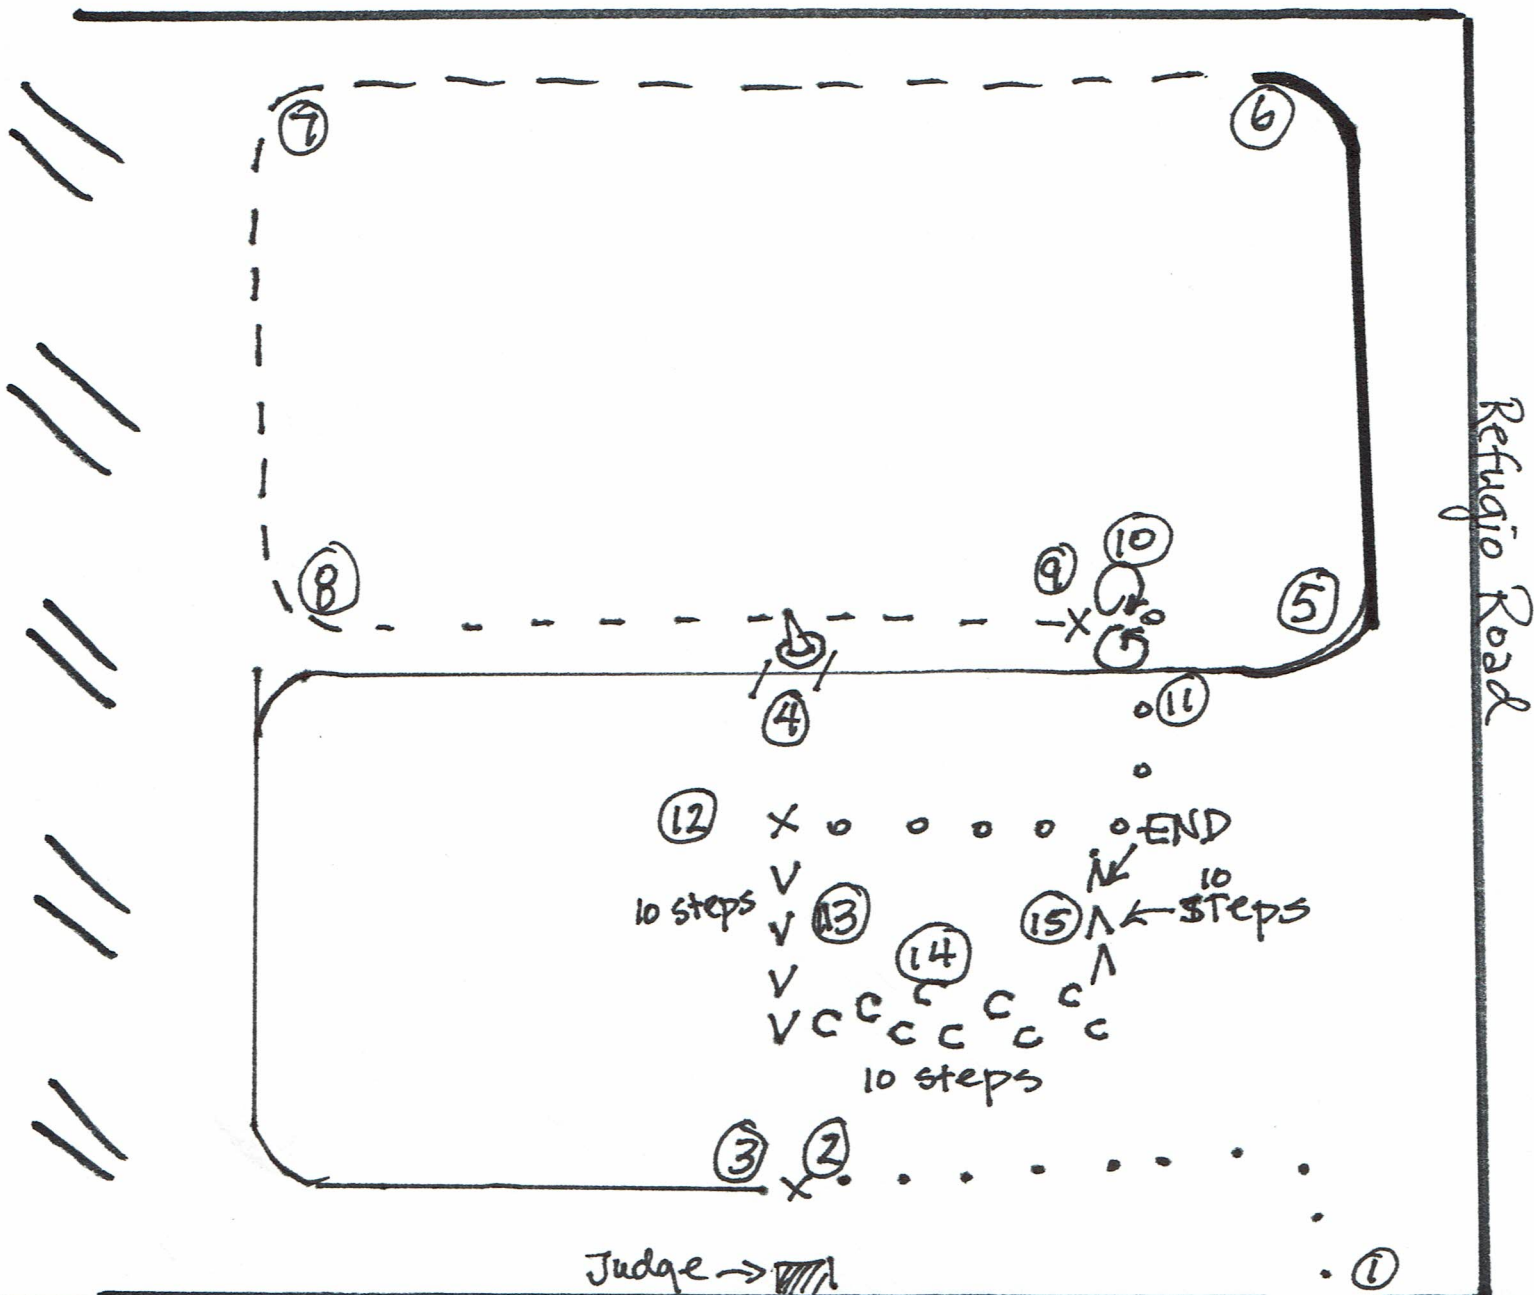

SYVEA LATE FALL RANCH HORSE SHOW = 2018
 AMATEUR AND GREEN VERSATILITY - CLASSES 10 & 9

- | | |
|--|--|
| 1. Walk to judge | 2. Give number and class |
| 3. Jog to center cone | 4. Pick up left lead and lope pattern |
| 5. Extend to the hand gallop | 6. Collect to a lope |
| 7. Simple or flying change to the right lead at cone | 8. Drop to the extended trot |
| 9. Trot pattern | 10. Stop and do a 360 degree turn either direction |
| 11. Back 10 steps | END |

SYVEA LATE FALL RANCH HORSE SHOW

OPEN VERSATILITY=CLASS 8

1. Walk to judge
2. Give number and class
3. Pick up right lead and lope pattern
4. Simple or flying change to left lead at cone
5. Extend to the hand gallop
6. Drop to the extended trot
7. Trot
8. Jog
9. Stop
10. Left then right 360 degree turns on haunches
11. Extended walk pattern
12. Stop
13. Side pass to the left 10 steps
14. Back 10 steps
15. Side pass to the right 10 steps END